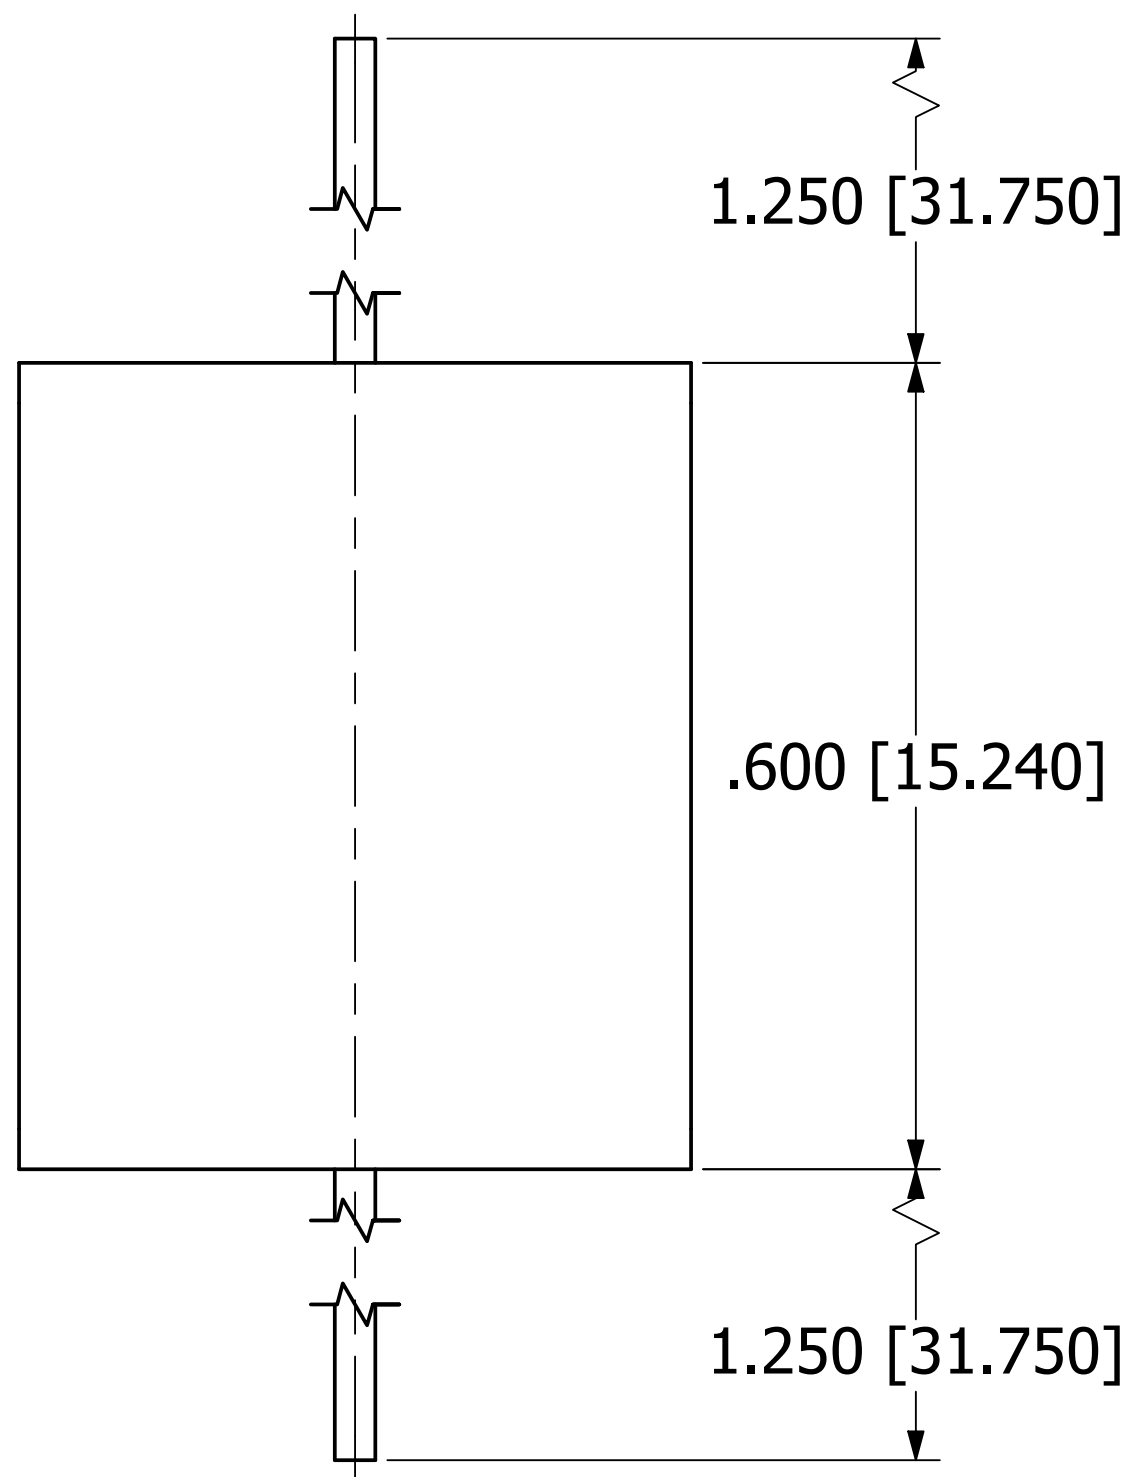

NOTES

a. ALL DIMENSIONS ARE IN INCHES, [] = MM

BOTTOM VIEW

PROPRIETARY AND CONFIDENTIAL
 THE INFORMATION CONTAINED IN THIS DRAWING IS THE SOLE PROPERTY OF
 PICO ELECTRONICS INC. ANY REPRODUCTION IN PART OR AS A WHOLE WITHOUT THE WRITTEN
 PERMISSION OF PICO ELECTRONICS INC. IS PROHIBITED

DRAWN	P.PALUCH	 143 Sparks Ave Village of Pelham, NY 10803		
CHECKED	H. VIDAURRE			
QA		72000 SERIES - SIZE C		
MFG				
APPROVED		SIZE	DWG NO	REV
REVISION DATE	06/06/2023	C		1
		SCALE	NTS	www.picoelectronics.com