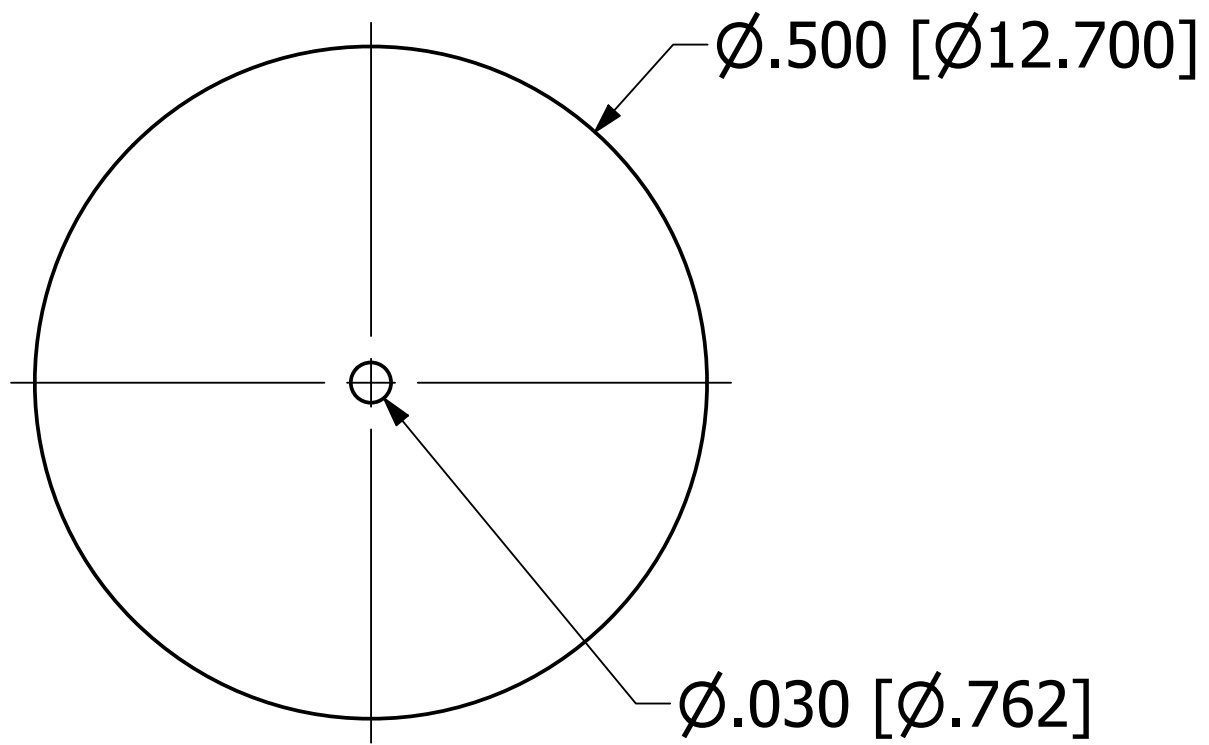

NOTES

a. ALL DIMENSIONS ARE IN INCHES, [] = MM

BOTTOM VIEW

PROPRIETARY AND CONFIDENTIAL
 THE INFORMATION CONTAINED IN THIS DRAWING IS THE SOLE PROPERTY OF
 PICO ELECTRONICS INC. ANY REPRODUCTION IN PART OR AS A WHOLE WITHOUT THE WRITTEN
 PERMISSION OF PICO ELECTRONICS INC. IS PROHIBITED

DRAWN	P.PALUCH	 143 Sparks Ave Village of Pelham, NY 10803		
CHECKED	H. VIDAURRE			
QA		72000 SERIES - SIZE C		
MFG				
APPROVED		SIZE	DWG NO	REV
REVISION DATE	06/06/2023	C		1
		SCALE	NTS	www.picoelectronics.com